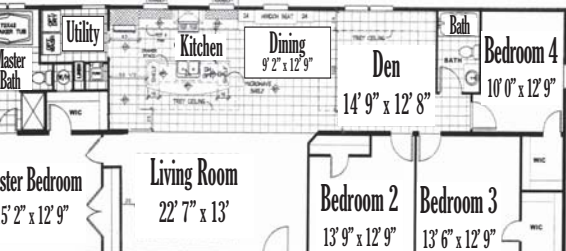

\$111,995* Delivered to Site & Set Up
4 BEDROOM 2 BATH 1,920 SQ FT Price includes heat pump, two 4x6 decks & steps, plumbing under home, concrete footings, brick skirting, electrical 200 amp service (home only), setup, blocked & tied down & county permit, tax & title.