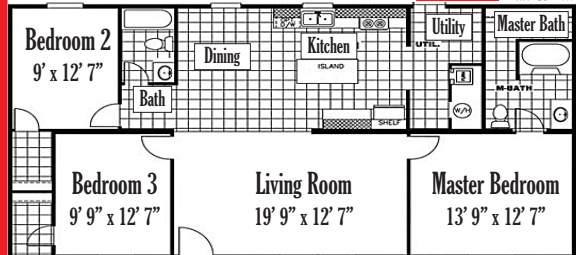

### THE MONEY HOME Delivered to Site & Set Up

**28x48 3 BEDROOM 2 BATH Thermopane Windows, Refrigerator, Range, Dishwasher, Heat Pump, Footings & Brick Skirting, Steps, 200 Amp Electrical Service, Plumbing, Permits \$59,995** Plus Tax & Title