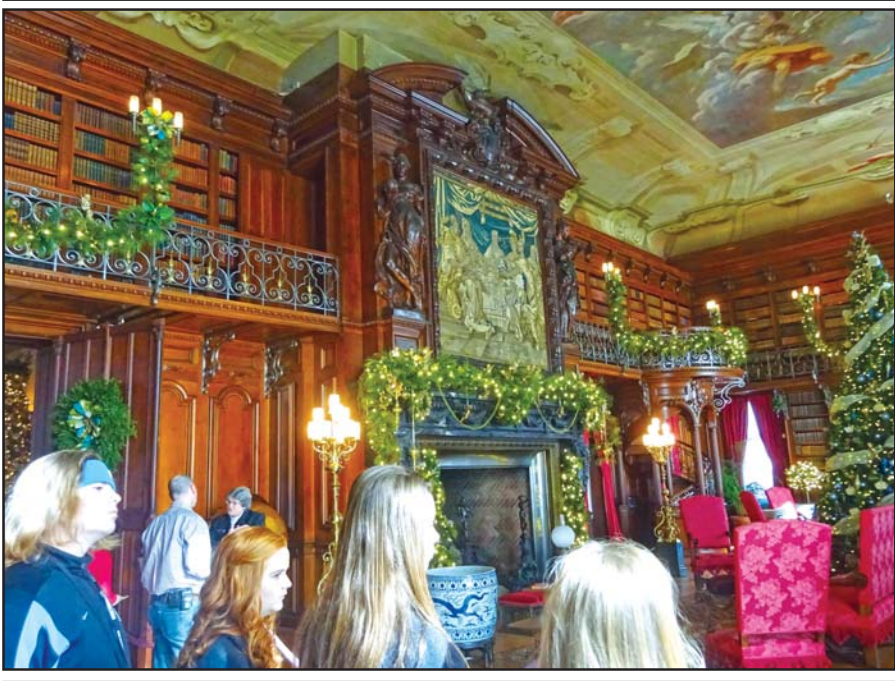

YCC Students Visit Biltmore House in Asheville

Anson High Youth Career Connect (YCC) students traveled to the Biltmore House in Asheville, NC with several academic objectives. The overall purpose was to compare current careers with the skills needed to maintain the state's oldest homeplace. (Photos above and left.)

Veterans Day Ceremony Activities with YCC

Anson High School Youth Career Connect (YCC) students participated in the Veterans Day program that was held at the Anson County Courthouse in uptown Wadesboro on Thursday, November 10. (Photos below.)

Kindergarten Students Make Exciting Visit to Planetarium

During December the Rotary Planetarium and Science Center hosted all of the kindergarten children in the county to a special program. Students were able to have a hands-on experience in the animal room with the reptiles as well as be treated to a full-dome planetarium show! Following the show Planetarium Director Mrs. Wendy Efird read a Christmas book to the students.

A surprise visit was made by Santa Claus! He gave each child a book that was donated by the Anson County Partnership for Children and a silver bell necklace to celebrate the season.

ANSON COUNTY SCHOOLS
Our Mission