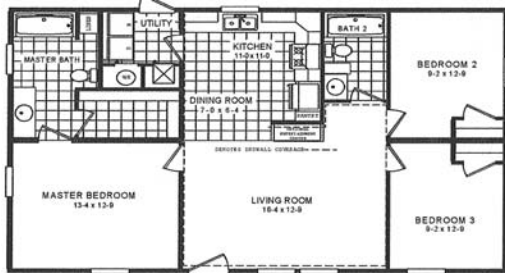

### ZERO Down Payment

**\$395\*** per month **3 Bedroom 2 Bath**  
360 mos. 6.5% APR \* Your land\*

**1ST CHOICE HOME CENTERS**  
1ST CHOICE HOUSING IN MONROE  
2008 East Roosevelt Street  
Monroe • 704-225-8850  
www.1stchoicemonroe.com